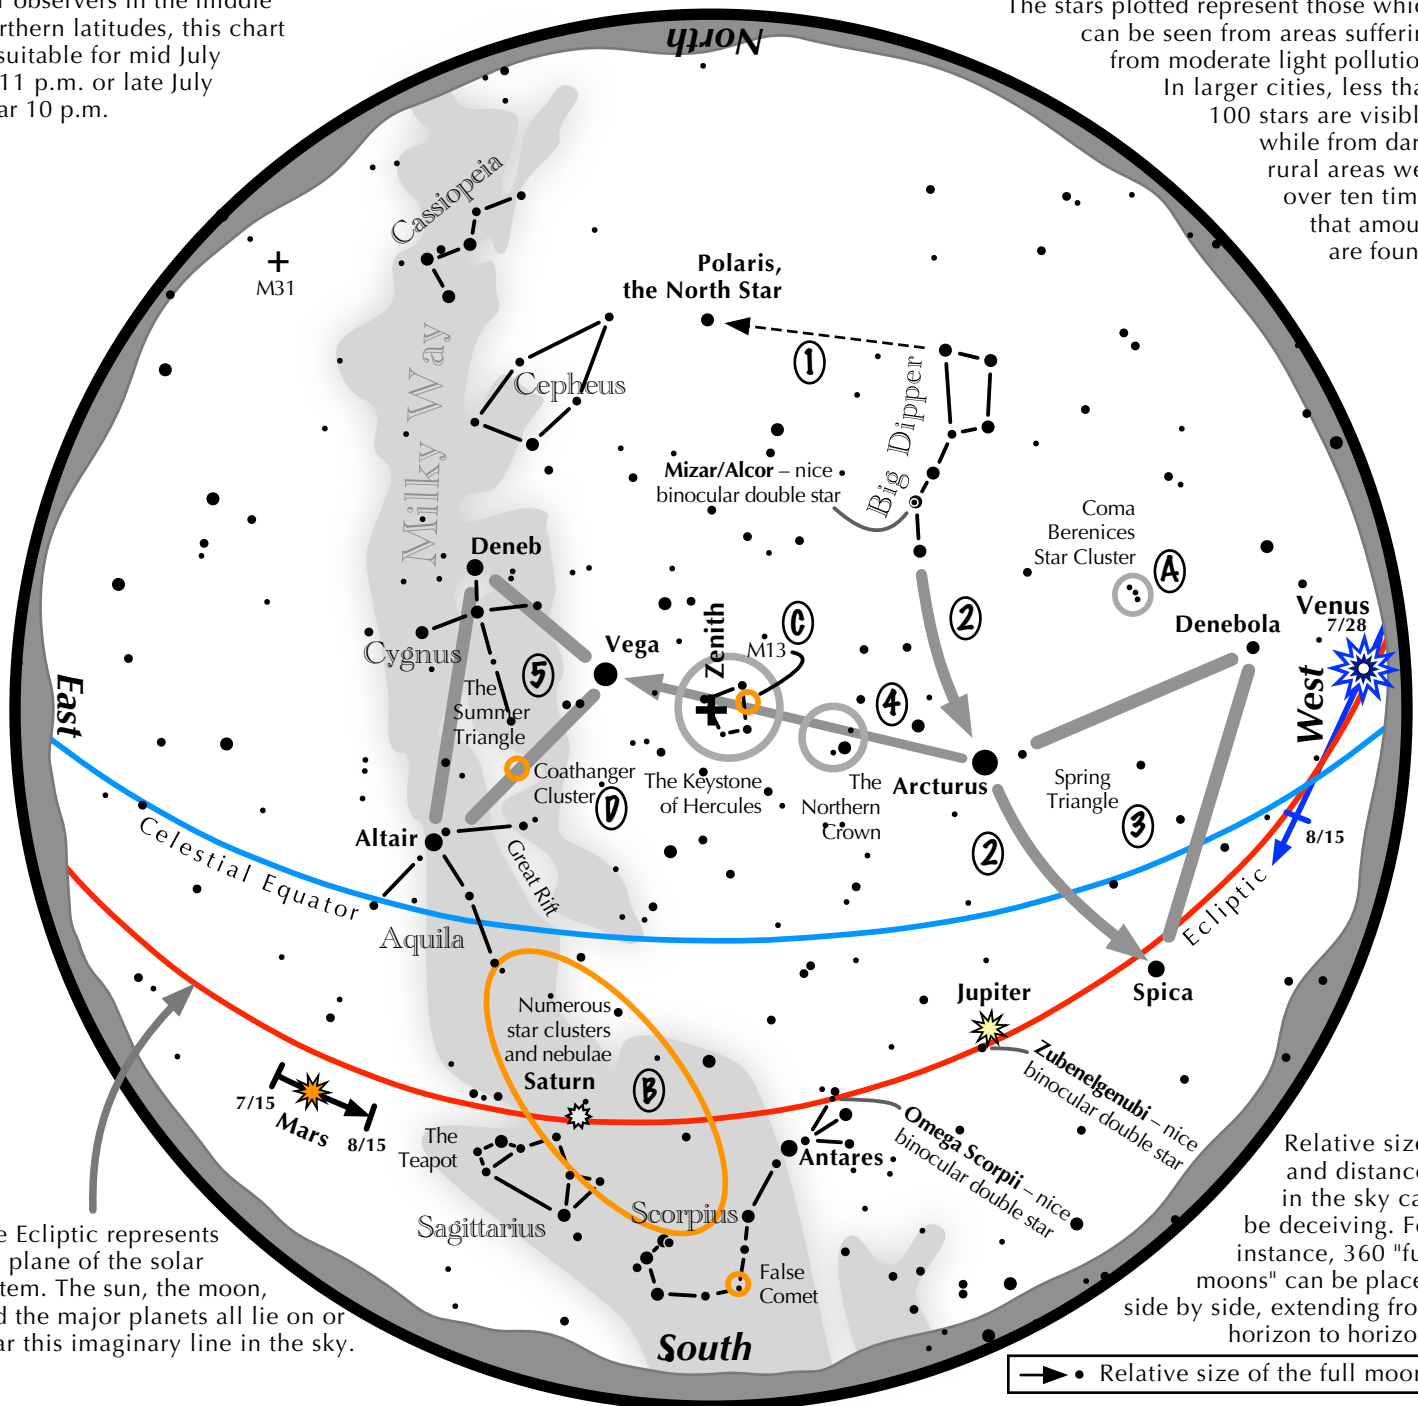

Navigating the late July Night Sky

For observers in the middle northern latitudes, this chart is suitable for mid July at 11 p.m. or late July near 10 p.m.

The stars plotted represent those which can be seen from areas suffering from moderate light pollution. In larger cities, less than 100 stars are visible, while from dark, rural areas well over ten times that amount are found.

The Ecliptic represents the plane of the solar system. The sun, the moon, and the major planets all lie on or near this imaginary line in the sky.

Relative sizes and distances in the sky can be deceiving. For instance, 360 "full moons" can be placed side by side, extending from horizon to horizon.

→ • Relative size of the full moon.

Navigating the late July night sky: Simply start with what you know or with what you can easily find.

- 1 Extend a line north from the two stars at the tip of the Big Dipper's bowl. It passes by Polaris, the North Star.
- 2 Follow the arc of the Dipper's handle. It intersects Arcturus, the brightest star in the June evening sky, then continues to Spica.
- 3 Arcturus, Spica, and Denebola form the Spring Triangle, a large equilateral triangle in the west.
- 4 To the northeast of Arcturus shines another star of the same brightness, Vega. Draw a line from Arcturus to Vega. It first meets "The Northern Crown," then the "Keystone of Hercules." A dark sky is needed to see these two dim stellar configurations.
- 5 The summer triangle stars of Vega, Altair, and Deneb lie high in the East.